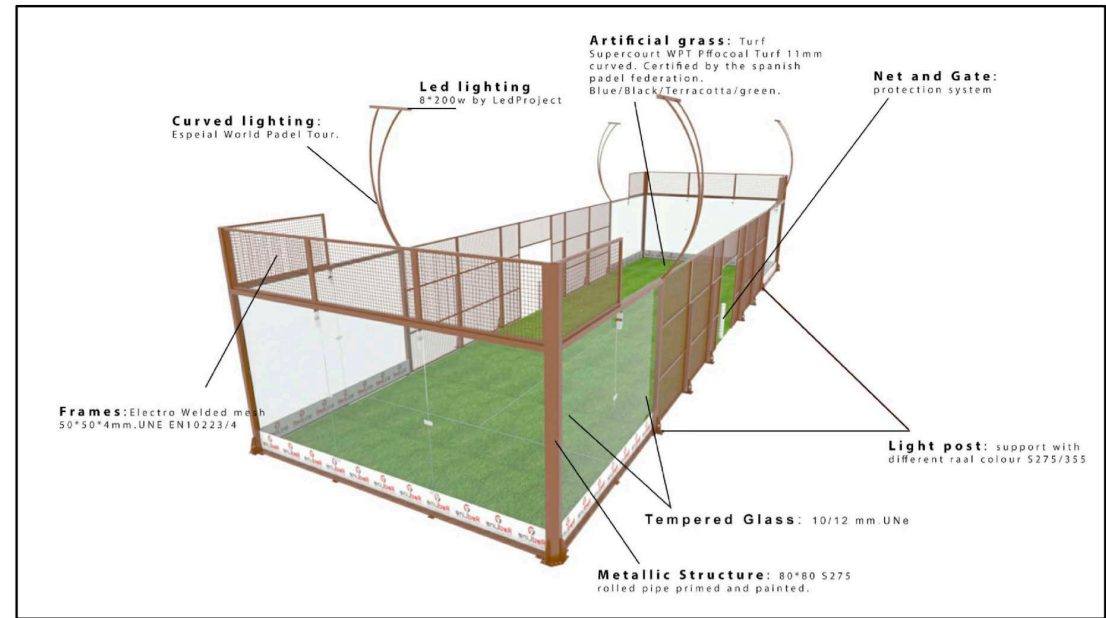

PADEL COURTS - SPECIFICATION

PANORAMIC COURT FOR OUTDOOR.
HEAVY STRUCTURE / WIND PROTECTION

Sl No	Name of the Court	Origin	Structure Details	Finish	Glass	Turf	Lights	Playing Net
1	360 PRO	UAE	Double Layer Structure system Panoramic Frame & Corner Poles – 175X75 Intermediate UPN 120 80x40 Dedicated Light Poles 80x80 streight	Polished Powder Coated (For Indoor & Outdoor)	12 mm Tempered Guardian Glass, Program Version: 1.1.0.4714 / Database Version: 20161025	UV Protected Texturized Turf with Woven White lines in place Homologated by Spain ish Padel Fed. 5 Years Warranty Premium Silica Sand Infill	8 Lights x 250W Streight mast Extras : - curved - Zigzag	Standard PP Playing net made in Spain along with Hidden Wrenches for Net adjustment

PADEL COURTS - SPECIFICATION

PANORAMIC COURT FOR OUTDOOR.
SINGLE 6X20 m DIMENSIONS

Sl No	Name of the Court	Origin	Structure Details	Finish	Glass	Turf	Lights	Playing Net
1	MINI COURT	UAE	Double Layer Structure system Panoramic Frame & Corner Poles – 80X80 Intermediate Poles – 80x80 Tube Frame – 80x40 Dedicated Light Poles – 80x80 streight	Polished Powder Coated (For Indoor & Outdoor)	10 mm Tempered Guardian Glass, Program Version: 1.1.0.4714 / Database Version: 20161025	UV Protected Texturized Turf with Woven White lines in place Homologated by Spain ish Padel Fed. 5 Years Warranty Premium Silica Sand Infill	8 Lights x 250W Streight mast Extras : - curved - Zigzag	Standard PP Playing net made in Spain along with Hidden Wrenches for Net adjustment