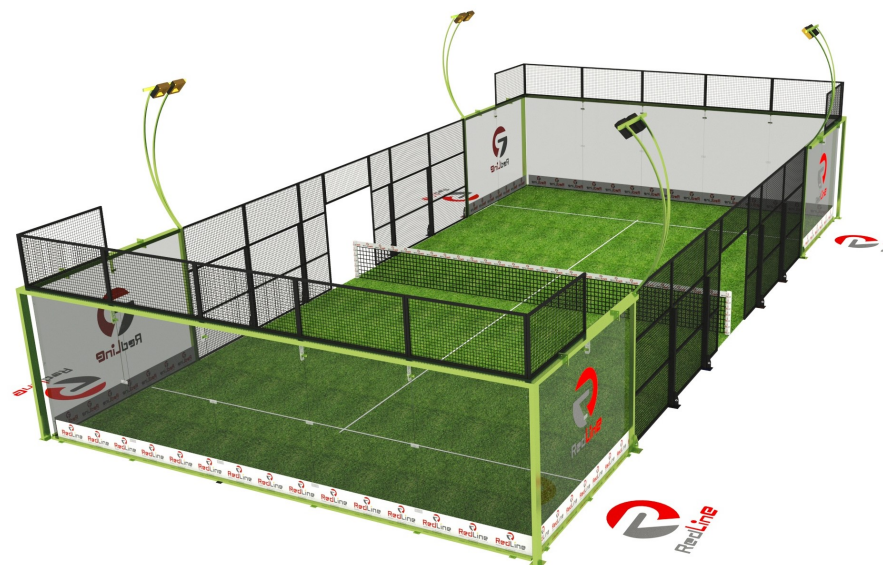

PADEL COURT - SPECIFICATION

PANORAMIC COURT FOR OUTDOORS/INDOORS

Sl No	Name of the Court	Origin	Structure Details	Finish	Glass	Turf	Lights	Playing Net
1	PANORAMIC	UAE	Double Layer Structure system Panoramic Frame & Corner Poles – 80X80 Intermediate Poles – 80x80 Tube Frame – 80x40 Dedicated Light Poles – 80x80 streight Panoramic view	Polished Powder Coated (For Indoor & Outdoor)	10 mm Tempered Guardian Glass, Program Version: 1.1.0.4714 / Database Version: 20161025	UV Protected Texturized Turf with Woven White lines in place Homologated by Spain ish Padel Fed. 5 Years Warranty Premium Silica Sand Infill	8 Lights x 250W Streight mast Extras : - curved - Zigzag	Standard PP Playing net made in Spain along with Hidden Wrenches for Net adjustment

PADEL COURT - SPECIFICATION

PANORAMIC COURT HEAVY STRUCTURE FOR OUTDOORS
HEAVY STRUCTURE / WIND PROTECTION

SI No	Name of the Court	Origin	Structure Details	Finish	Glass	Turf	Lights	Playing Net
1	PANORAMIC PRO	UAE	Double Layer Structure system Panoramic Frame & Corner Poles – 150X800 Intermediate Poles – 80x80 Tube Frame – 80x40 Dedicated Light Poles – 80x80 streight. Glass 360 vision poles away <u>from corner</u>	Polished Powder Coated (For Indoor & Outdoor)	10 mm Tempered Guardian Glass, Program Version: 1.1.0.4714 / Database Version: 20161025	UV Protected Texturized Turf with Woven White lines in place Homologated by Spain ish Padel Fed. 5 Years Warranty Premium Silica Sand Infill	8 Lights x 250W Streight mast Extras : - curved - Zigzag	Standard PP Playing net made in Spain along with Hidden Wrenches for Net adjustment